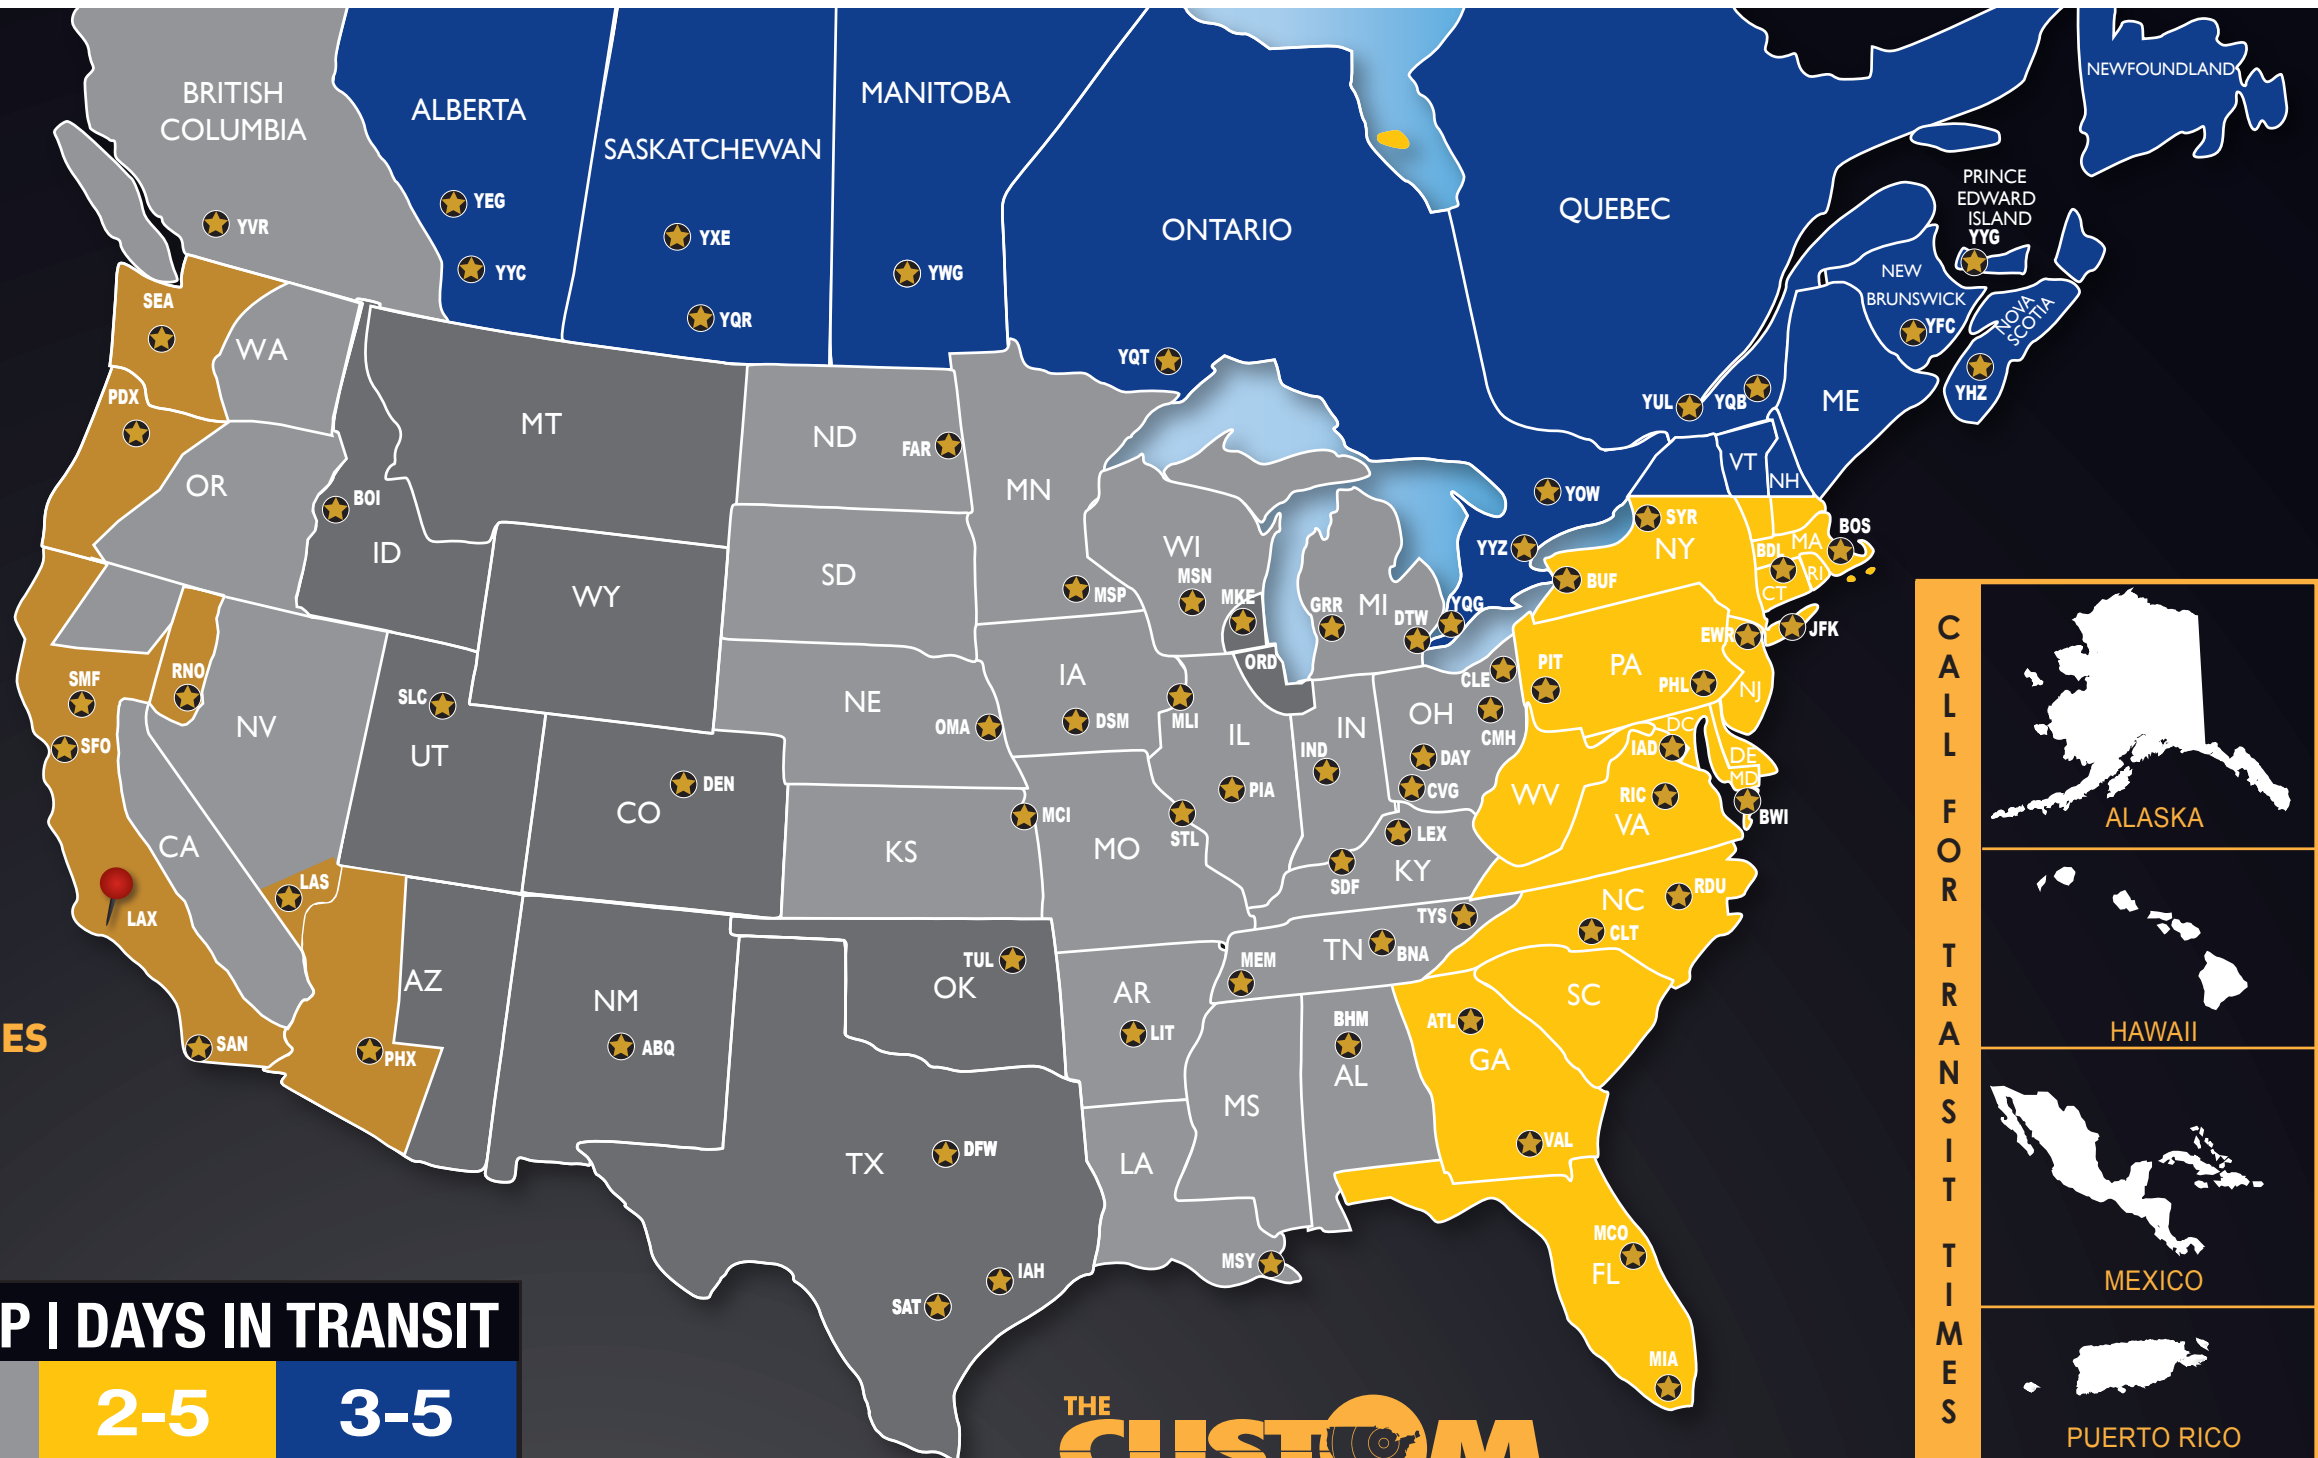

# THE FULL SERVICE TRANSPORTATION COMPANY.

LTL SERVICE PROVIDED TO 100% OF NORTH AMERICA INCLUDING ALASKA, CANADA, HAWAII, MEXICO AND PUERTO RICO.

- 50 STATE LTL
  - AIR FREIGHT
  - DEDICATED CONTRACT CARTAGE
  - EXPEDITED GROUND SERVICES
  - HOT-SHOT SERVICES
  - INTERMODAL SERVICES
  - LOCAL CARTAGE
  - LOGISTICS MANAGEMENT
  - MAIL DISTRIBUTION SERVICES
  - PICK & PACK SERVICES
  - FULL & PARTIAL TRUCKLOAD
  - SERVICES WITHIN NORTH AMERICA
  - INCLUDING DRY VANS, REFERS,
  - FLATBEDS & DROPDECKS
  - WAREHOUSING & DISTRIBUTION
  - DISCOUNT APPLICABLE TO ALL 48 STATES WITHIN THE U.S.
- ★ 76 DISTRIBUTION CENTERS

## LOS ANGELES TRANSIT MAP | DAYS IN TRANSIT

\*DAYS IN TRANSIT VARY DEPENDING ON DAY OF SHIPPING